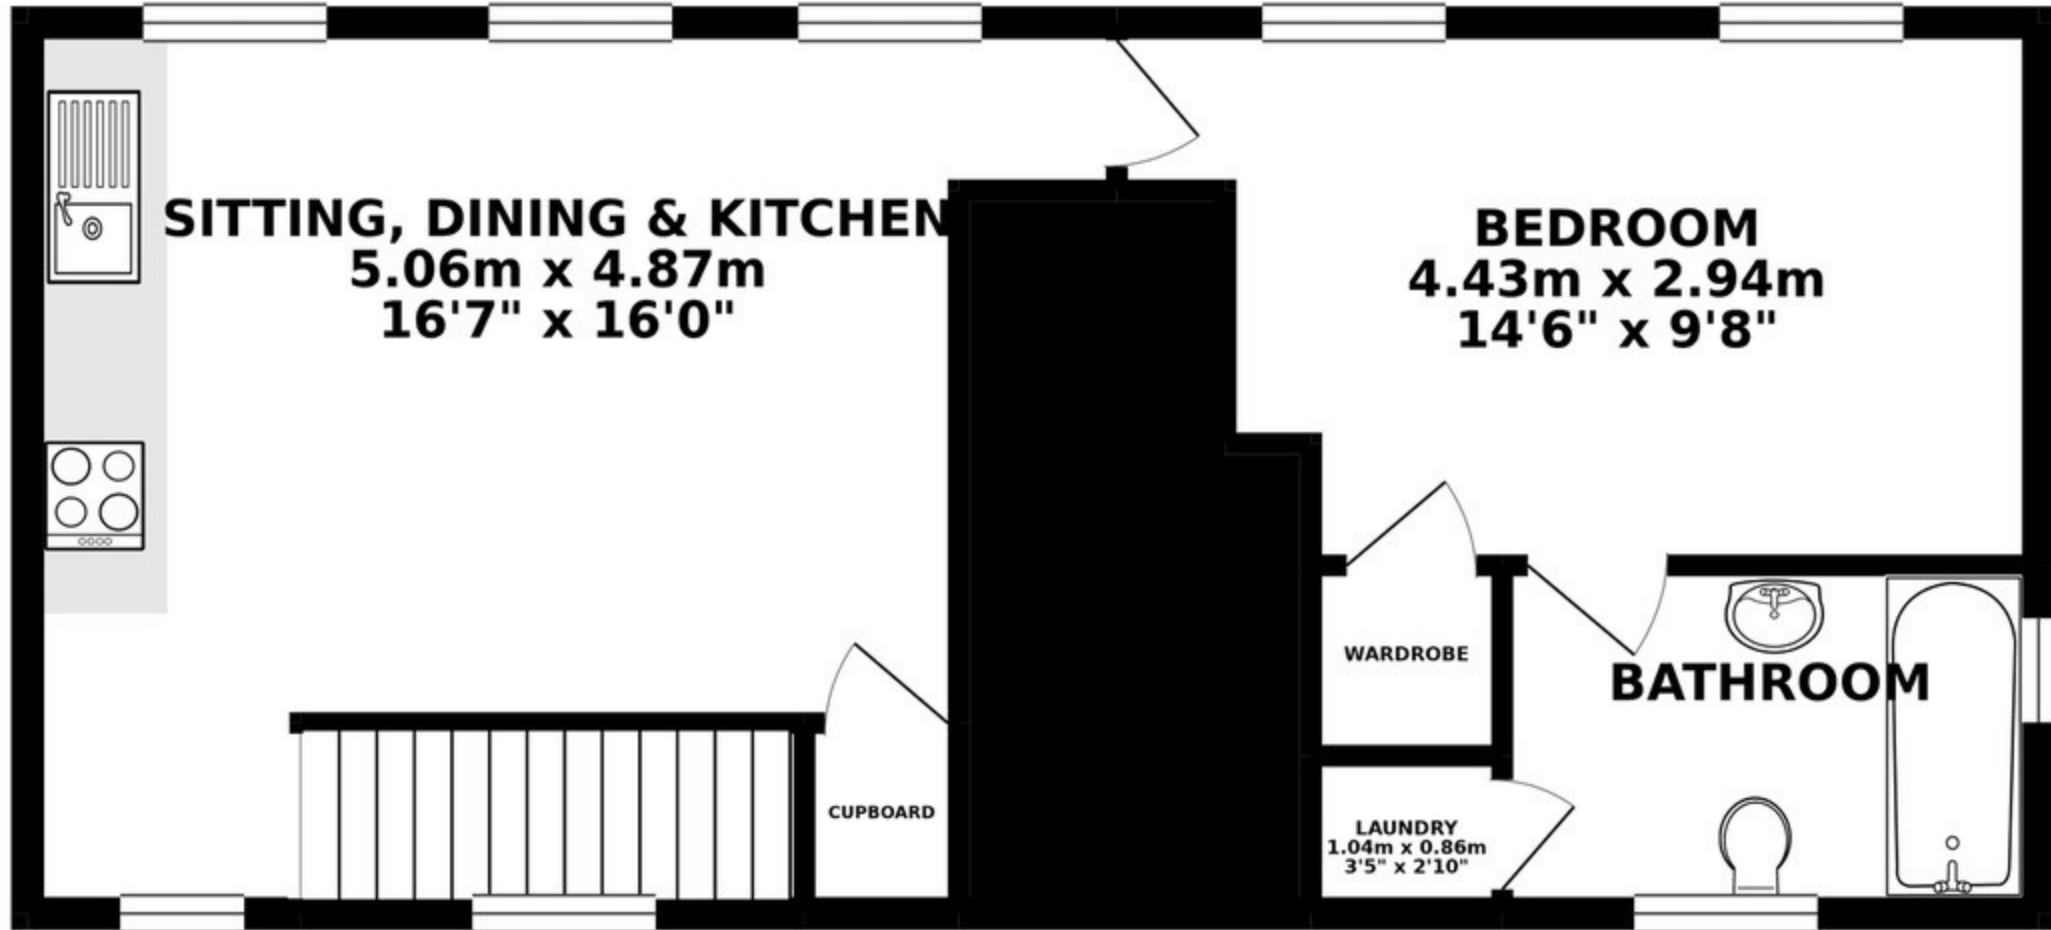

GROUND FLOOR 53.35 sq. m.
(574.24 sq. ft.)

TOTAL FLOOR AREA : 53.35 sq. m. (574.24 sq. ft.) approx.

Whilst every attempt has been made to ensure the accuracy of the floorplan contained here, measurements of doors, windows, rooms and any other items are approximate and no responsibility is taken for any error, omission or mis-statement. This plan is for illustrative purposes only and should be used as such by any prospective purchaser. The services, systems and appliances shown have not been tested and no guarantee as to their operability or efficiency can be given.